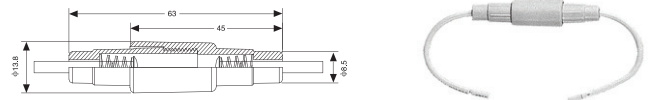

FUSE BLOCK

HF-011

INLINE FUSE HOLDER FOR 5x20MM FUSE WITH 180MM WIRE

Unit 单位: mm

HF-011/I

INLINE FUSE HOLDER FOR 5x20MM & 6x32MM FUSE (UL APPROVED MATERIALS)

Unit 单位: mm

HF-012

INLINE FUSE HOLDER FOR 6x32MM FUSE WITH 180MM WIRE

Unit 单位: mm

FH1-208H

INLINE FUSE HOLDER FOR 5x20MM FUSE WITH 180MM LEAD WIRE

Unit 单位: mm

HF-014

INLINE FUSE HOLDER FOR 6x32MM FUSE WITH 180MM LEAD WIRE

Unit 单位: mm

HF-102 (RoHS)

FUSE HOLDER FOR 5x20MM FUSE

Unit 单位: mm