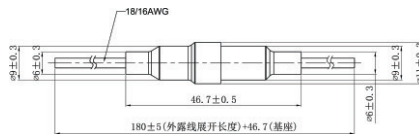

FUSE BLOCK

HF-011

INLINE FUSE HOLDER FOR 5x20MM FUSE WITH 180MM WIRE

Unit 单位: mm

HF-011/I

INLINE FUSE HOLDER FOR 5x20MM & 6x32MM FUSE (UL APPROVED MATERIALS)

Unit 单位: mm

HF-012

INLINE FUSE HOLDER FOR 6x32MM FUSE WITH 180MM WIRE

Unit 单位: mm

FH1-208H

INLINE FUSE HOLDER FOR 5x20MM FUSE WITH 180MM LEAD WIRE

Unit 单位: mm

HF-014

INLINE FUSE HOLDER FOR 6x32MM FUSE WITH 180MM LEAD WIRE

Unit 单位: mm

HF-102 (RoHS)

FUSE HOLDER FOR 5x20MM FUSE

Unit 单位: mm