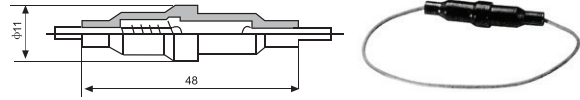

FUSE BLOCK

HF-011

INLINE FUSE HOLDER FOR 5x20MM FUSE WITH 180MM WIRE

Unit 单位: mm

HF-011/I

INLINE FUSE HOLDER FOR 5x20MM & 6x32MM FUSE (UL APPROVED MATERIALS)

Unit 单位: mm

HF-012

INLINE FUSE HOLDER FOR 6x32MM FUSE WITH 180MM WIRE

Unit 单位: mm

FH1-208H

INLINE FUSE HOLDER FOR 5x20MM FUSE WITH 180MM LEAD WIRE

Unit 单位: mm

HF-014

INLINE FUSE HOLDER FOR 6x32MM FUSE WITH 180MM LEAD WIRE

Unit 单位: mm