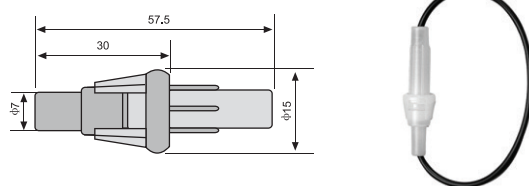

FUSE BLOCK

HF-011

INLINE FUSE HOLDER FOR 5x20MM FUSE WITH 180MM WIRE

Unit 单位: mm

HF-011/I

INLINE FUSE HOLDER FOR 5x20MM & 6x32MM FUSE (UL APPROVED MATERIALS)

Unit 单位: mm

HF-012

INLINE FUSE HOLDER FOR 6x32MM FUSE WITH 180MM WIRE

Unit 单位: mm

FH1-208H

INLINE FUSE HOLDER FOR 5x20MM FUSE WITH 180MM LEAD WIRE

Unit 单位: mm

HF-014

INLINE FUSE HOLDER FOR 6x32MM FUSE WITH 180MM LEAD WIRE

Unit 单位: mm

HF-102 (RoHS)

FUSE HOLDER FOR 5x20MM FUSE

Unit 单位: mm