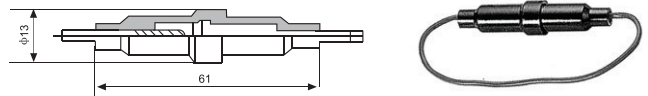

FUSE BLOCK

HF-011

INLINE FUSE HOLDER FOR 5x20MM FUSE WITH 180MM WIRE

Unit 单位: mm

HF-011/I

INLINE FUSE HOLDER FOR 5x20MM & 6x32MM FUSE (UL APPROVED MATERIALS)

Unit 单位: mm

HF-012

INLINE FUSE HOLDER FOR 6x32MM FUSE WITH 180MM WIRE

Unit 单位: mm

FH1-208H

INLINE FUSE HOLDER FOR 5x20MM FUSE WITH 180MM LEAD WIRE

Unit 单位: mm

HF-014

INLINE FUSE HOLDER FOR 6x32MM FUSE WITH 180MM LEAD WIRE

Unit 单位: mm